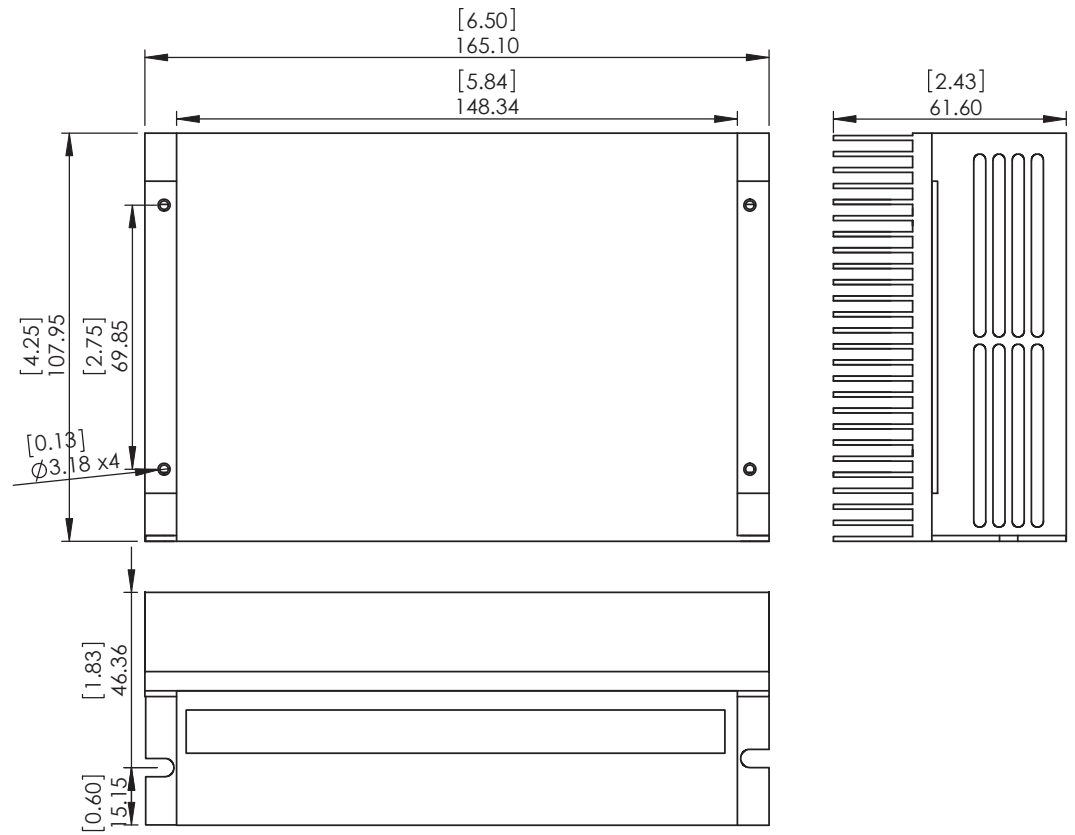

1 2 3 4 5 6 7 8

A
B
C
D
E
F

DSPautomation

TITLE:
X SERIES HIGH POWER DIGITAL SERVO DRIVE

UNITS: MM (INCH)

SCALE:1:2

SHEET 1 OF 1

A3

1 2 3 4